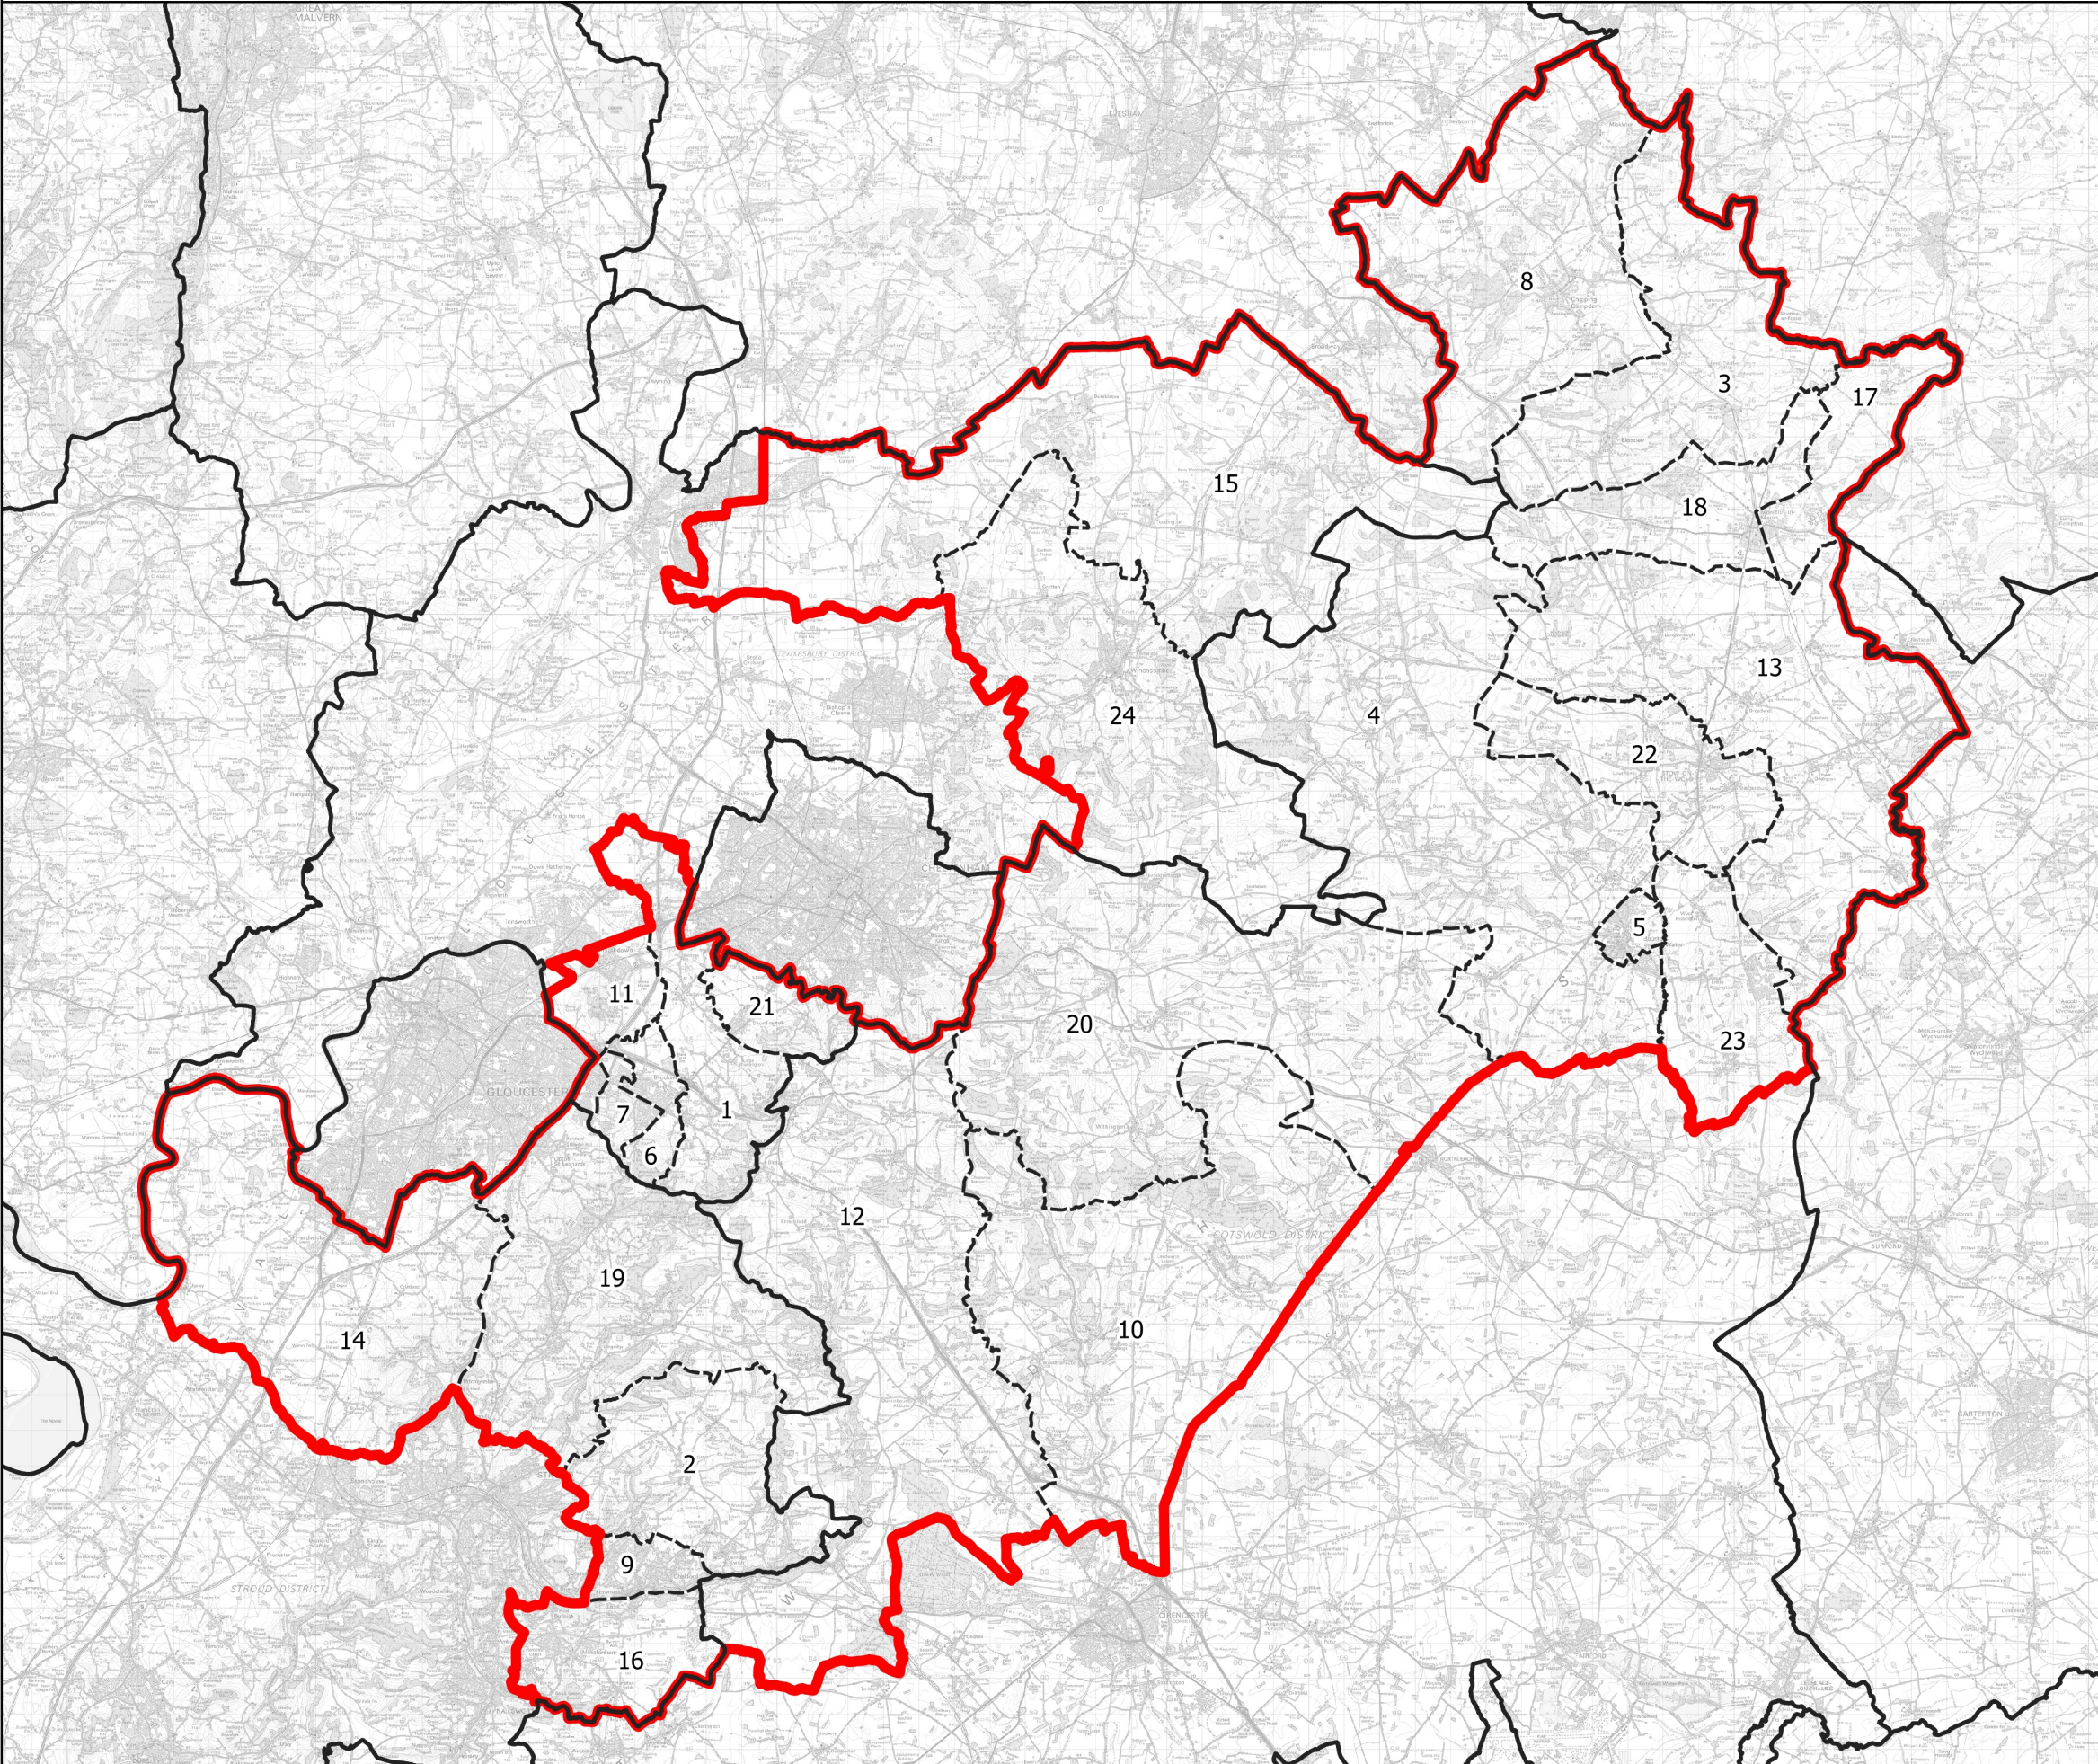

Boundary Commission for England - Initial Proposals for the South West Region

The Cotswolds County Constituency - Electorate 74,985

- Wards:
- 1 Badgeworth
 - 2 Bisley
 - 3 Blockley
 - 4 Bourton Vale
 - 5 Bourton Village
 - 6 Brockworth East
 - 7 Brockworth West
 - 8 Campden & Vale
 - 9 Chalford
 - 10 Chedworth & Churn Valley
 - 11 Churchdown Brookfield with Hucclecote
 - 12 Ermin
 - 13 Fossebridge
 - 14 Hardwicke
 - 15 Isbourne
 - 16 Minchinhampton
 - 17 Moreton East
 - 18 Moreton West
 - 19 Painswick & Upton
 - 20 Sandywell
 - 21 Shurdington
 - 22 Stow
 - 23 The Rissingtons
 - 24 Winchcombe

Constituency
 Local Authorities
 Wards

0 2 4 km
 N

© Crown copyright and database rights 2021 OS 100018289. You are permitted to use this data solely to enable you to respond to, or interact with, the organisation that provided you with the data. You are not permitted to copy, sub-license, distribute or sell any of this data to third parties in any form. Third party rights to enforce the terms of this licence shall be reserved to OS.

The Cotswolds County Constituency